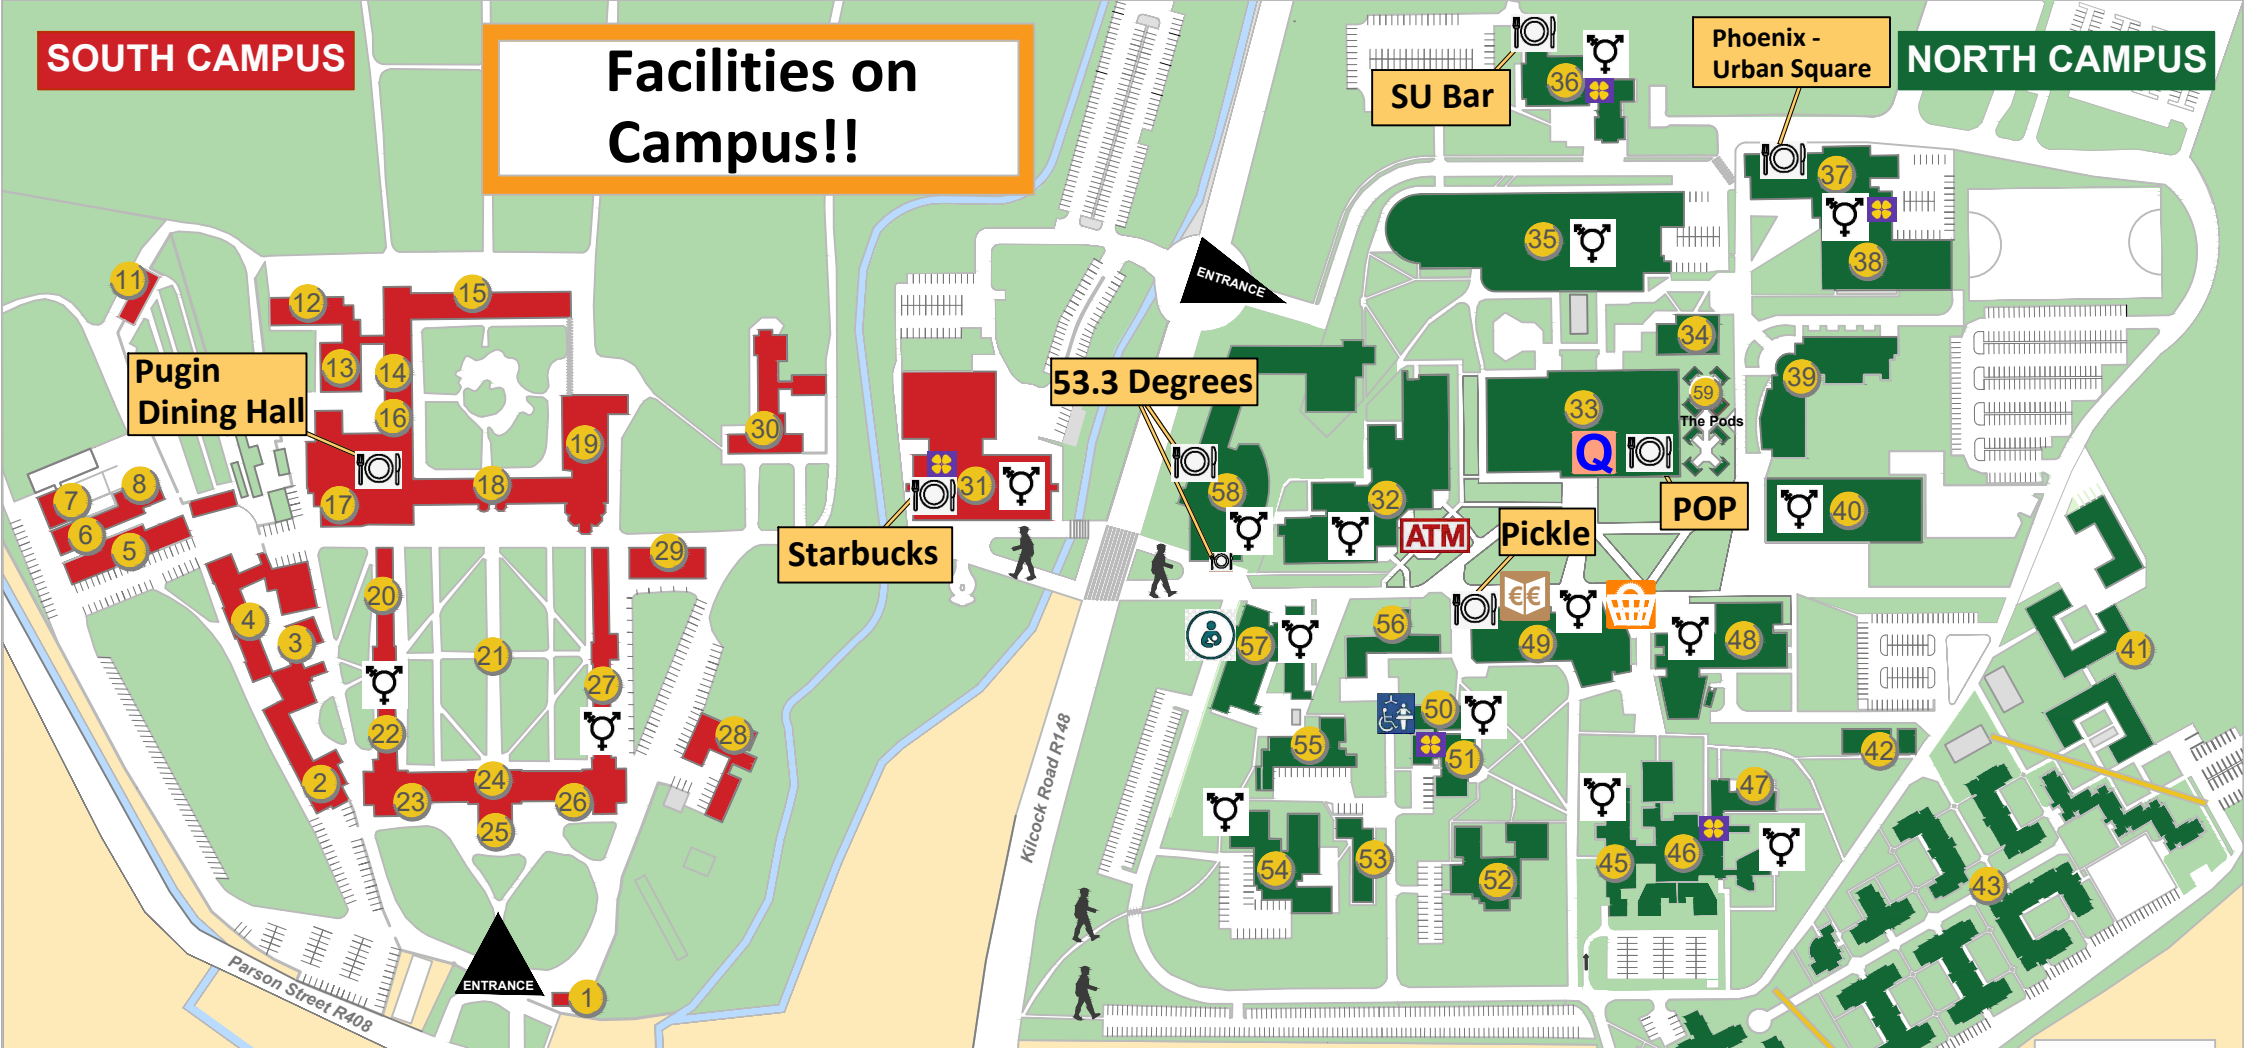

SOUTH CAMPUS

Facilities on Campus!

Phoenix - Urban Square

NORTH CAMPUS

- Arts Building 33
- Aula Maxima 29
- Auxilia 52
- Bioscience & Electronic Engineering Building 39
- Callan Building 35
- College Chapel 19
- Columba Centre 30
- Courtyard Apartments 41
- Crèche 47
- Dunboyne House 20
- Education House 54
- Eolas 40
- Gate Lodge 1

- Humanity House 22
- Iontas 48
- John Hume Building 49
- John Paul II Library 31
- Junior Infirmary 11
- Laraghbyran House 55
- Loftus Halls 12
- Logic Annex 8
- Logic House 5
- Long Corridor 24
- Lyreen House 28
- MAP Lodge (Access office) 50
- MCCA - Conference & Accommodation 23
- Museum 13

- Music Performance Suite 7
- Music Technology Lab 6
- New House 27
- Phoenix Restaurant 37
- Power House 17
- Product and Design Studios 42
- Renehan Hall 16
- Rhetoric Annex 3
- Rhetoric House 4
- River Apartments 43
- Riverstown Lodge 2
- Rowan House 53
- Russell Library 14
- Rye Hall & Apartments 46
- School of Education 57

- Science Building 32
- Sports Complex 38
- St. Catherine's House 56
- St. Joseph's Square 21
- St. Mary's House 15
- St. Patrick's House 18
- Stoyte House 25
- Student Services 51
- Student Union Centre 36
- Student Common Room 34
- The Pods 59
- Trocaire 26
- TSI Building 58
- Village Apartments 44

Up-dated January 2024
Teresa Flannery

- ATM..... ATM
- Breastfeeding Room.....
- Changing Places.....
- Coffee/Food.....
- Gender Neutral Toilet.....
- Londis Shop.....
- MU Bookshop .....
- Quiet Room.....
- Riley Period Products.....