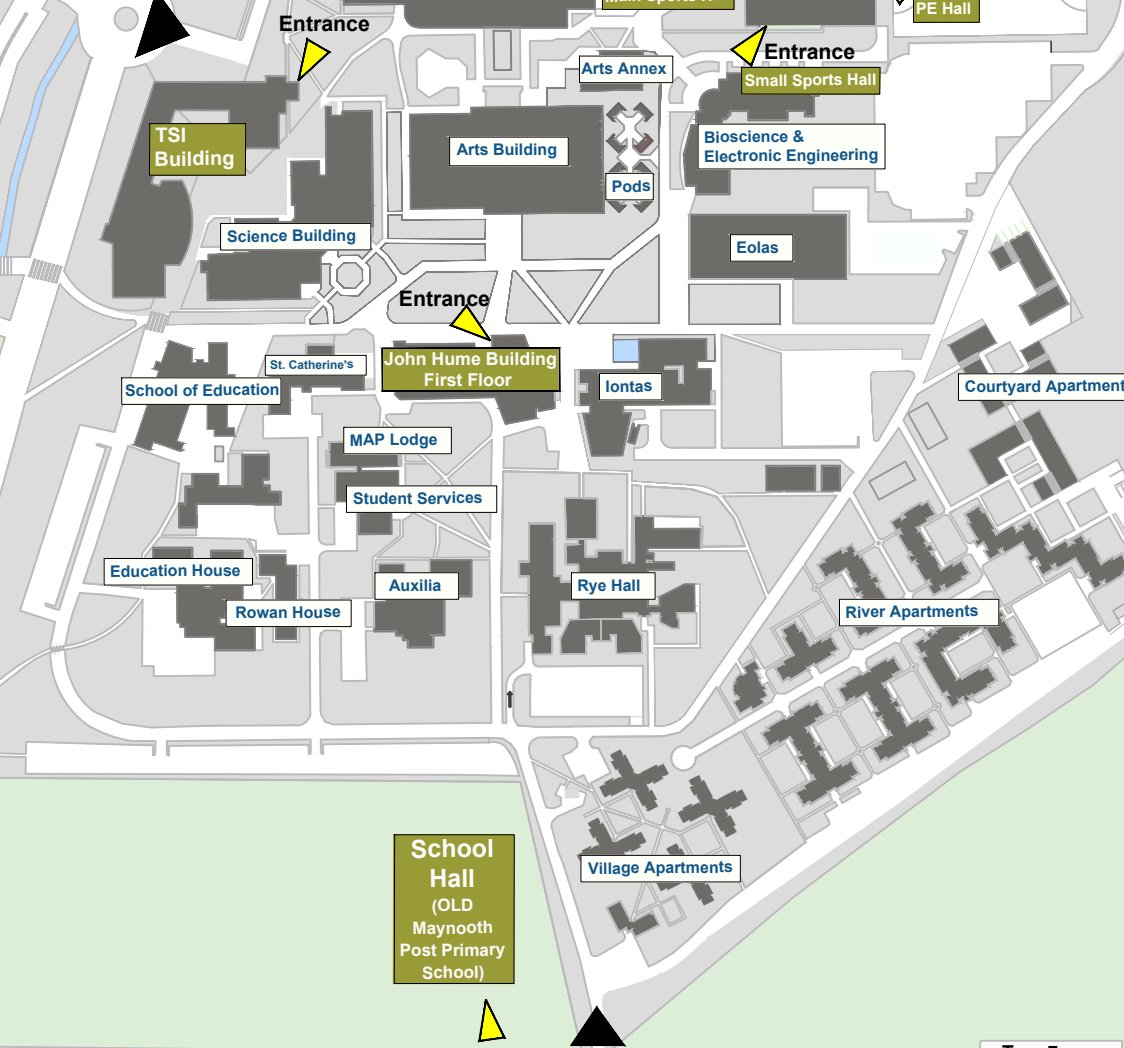

SOUTH CAMPUS

NORTH CAMPUS

Examination Halls

South Campus

- Aula Maxima
- Loftus Halls
 - Lower Loftus
 - Top Loftus

North Campus

- John Hume Building 1st Floor
- TSI Building
- Sports Centre
 - Main Sports Hall
 - PE Hall
 - Small Sports Hall

School Hall

- School Hall - Moyglare Road
- Glenroyal Hotel
- See note below

Glenroyal Hotel
 The Glenroyal Hotel is located at the Glenroyal Shopping Centre. Scroll down to see the exact location.

↓ ↓ ↓ ↓

SOUTH CAMPUS ENTRANCE

NORTH CAMPUS ENTRANCE

School Hall
 (OLD Maynooth Post Primary School)

MOYGLARE ENTRANCE

TOWN CENTRE

Directions to Glenroyal Hotel (From North Campus)

Directions to Glenroyal Hotel (From South Campus)

Terrain
View topography and elevation

Directions to School Hall (Old Maynooth Post Primary School)

Enter Exam Venue
from Moyglare Road

School Hall
(Old Maynooth Post
Primary School)

Directions to School Hall
(Old Maynooth Post Primary School)