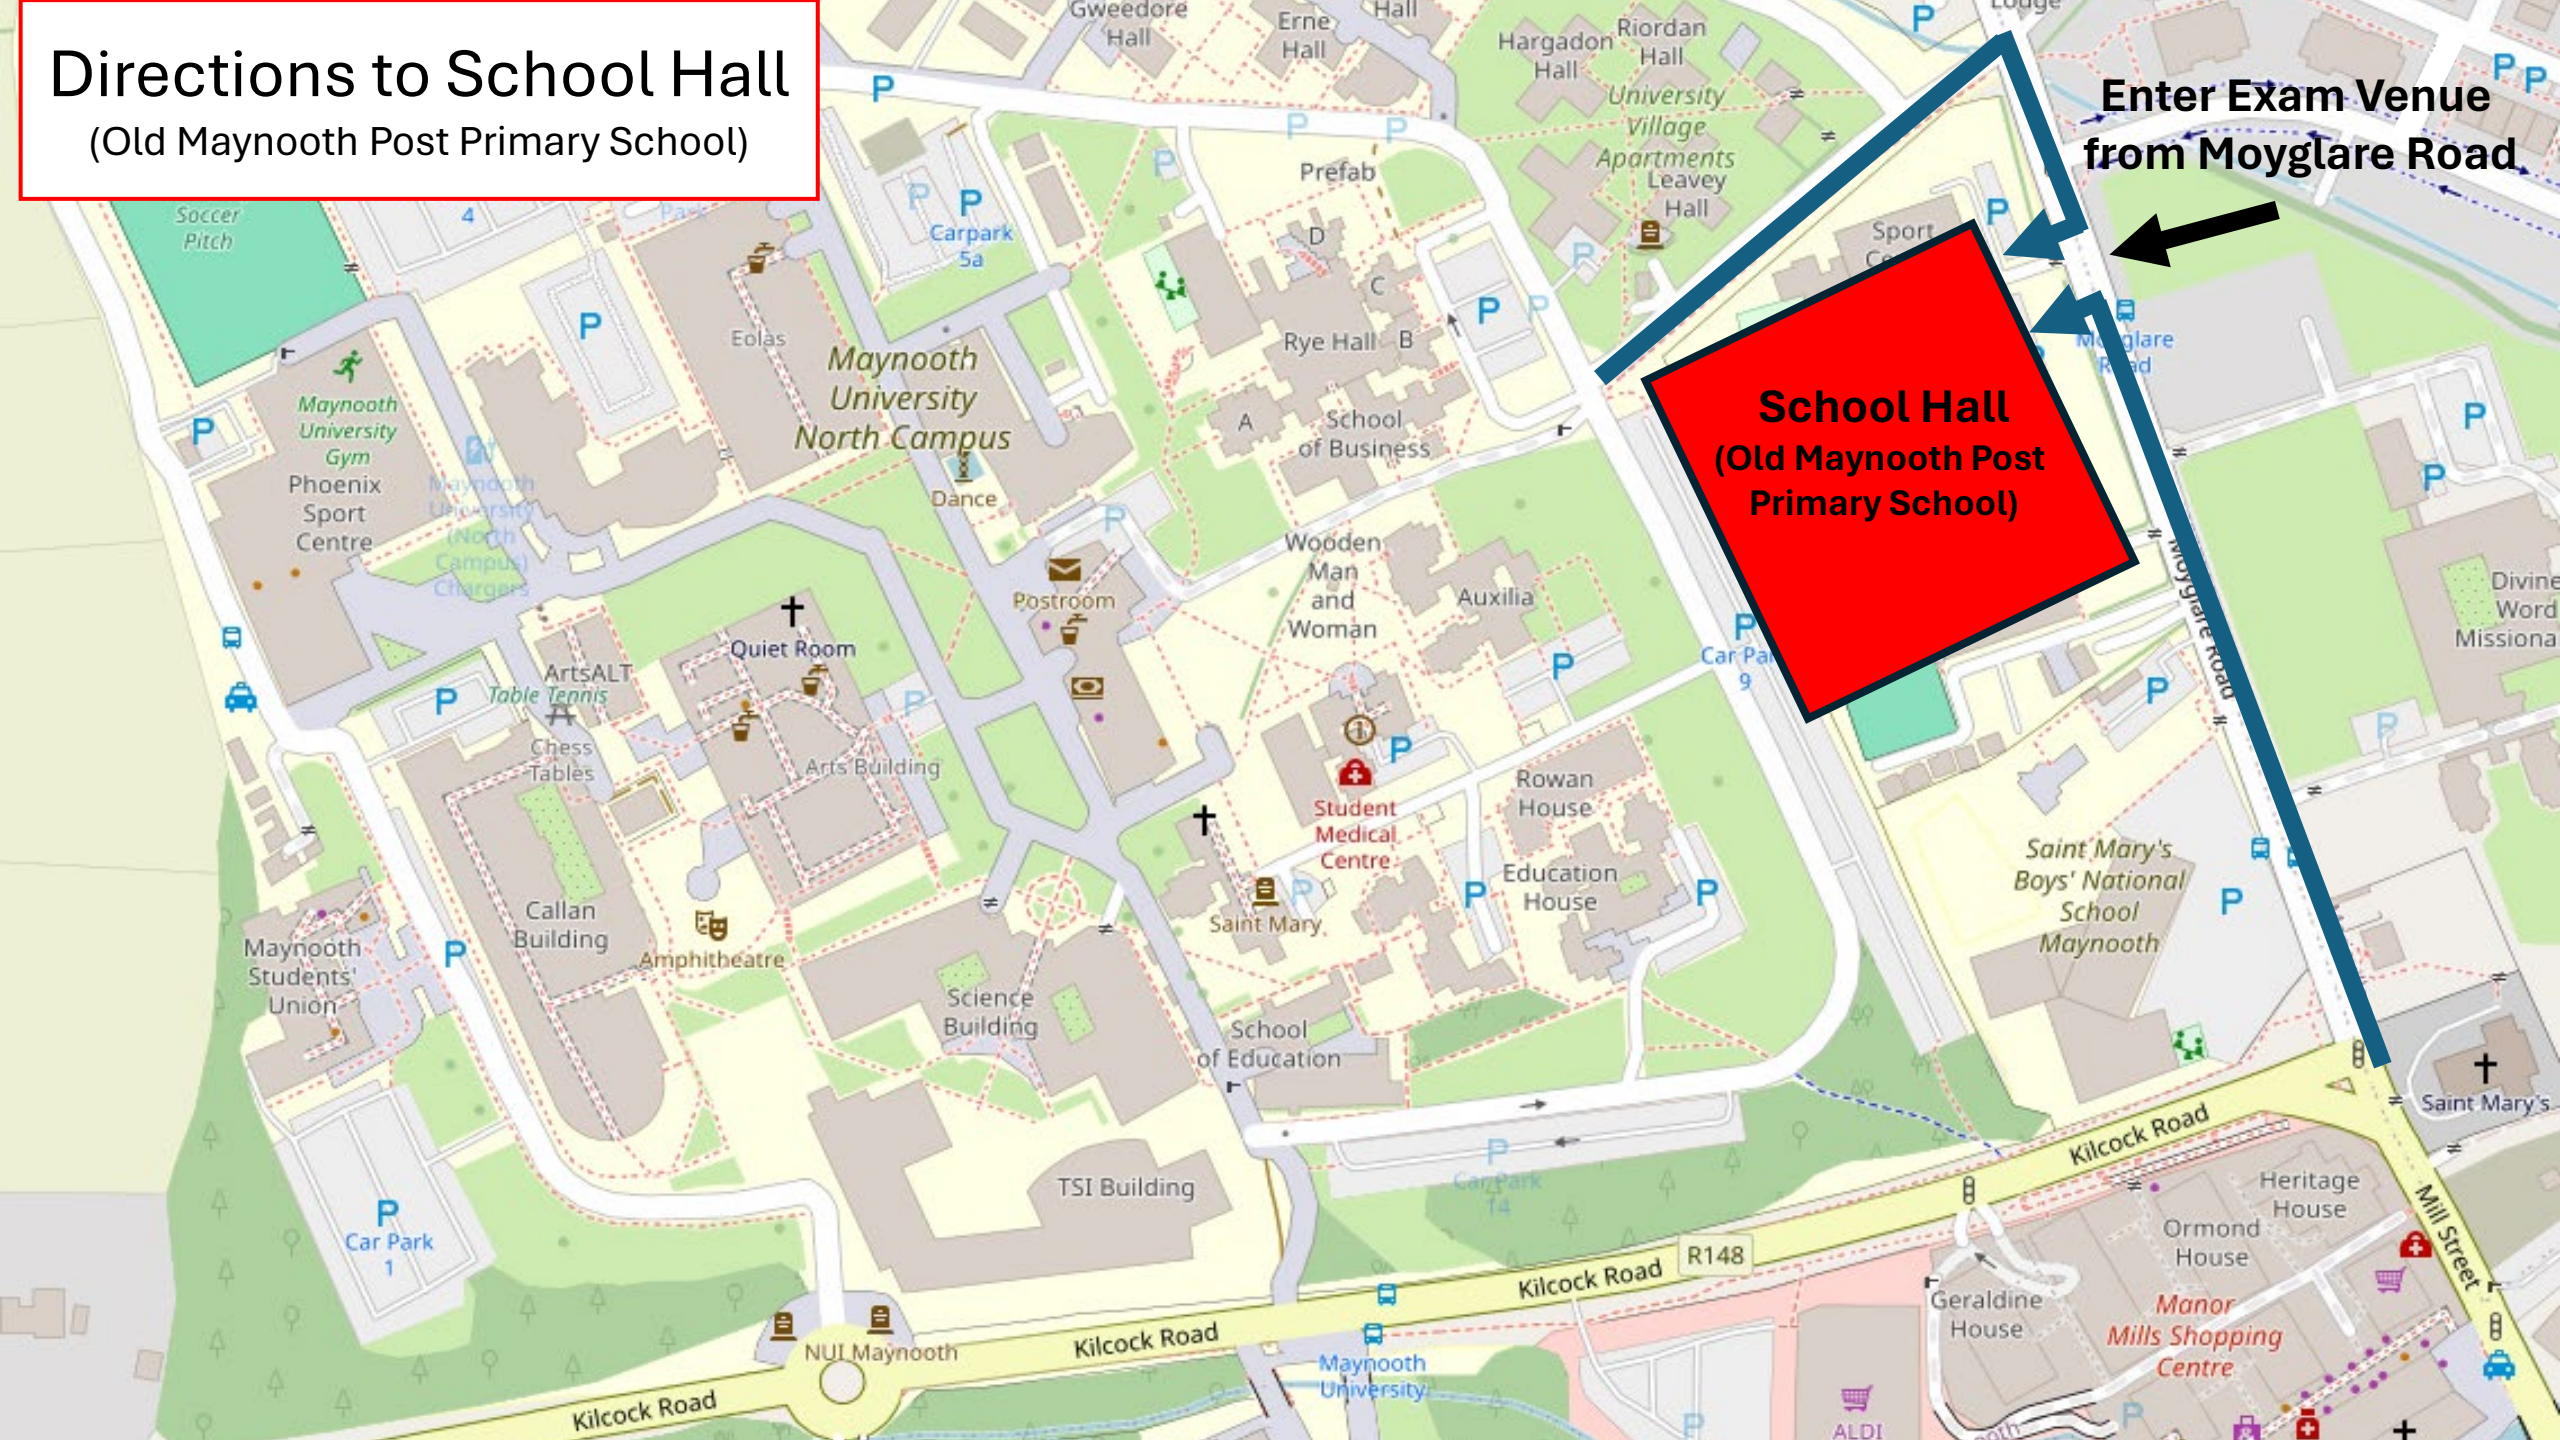

School Hall

- School Hall - Moyglare Road
- Glenroyal Hotel
- See note below

Glenroyal Hotel
 The Glenroyal Hotel is located at the Glenroyal Shopping Centre. Scroll down to see the exact location.

↓ ↓ ↓ ↓

SOUTH CAMPUS ENTRANCE

NORTH CAMPUS ENTRANCE

School Hall
 (OLD Maynooth Post Primary School)

MOYGLARE ENTRANCE

TOWN CENTRE

Directions to Glenroyal Hotel (From North Campus)

Directions to Glenroyal Hotel (From South Campus)

Terrain
View topography and elevation

Directions to School Hall (Old Maynooth Post Primary School)

Enter Exam Venue
from Moyglare Road

School Hall
(Old Maynooth Post
Primary School)

Directions to School Hall
(Old Maynooth Post Primary School)