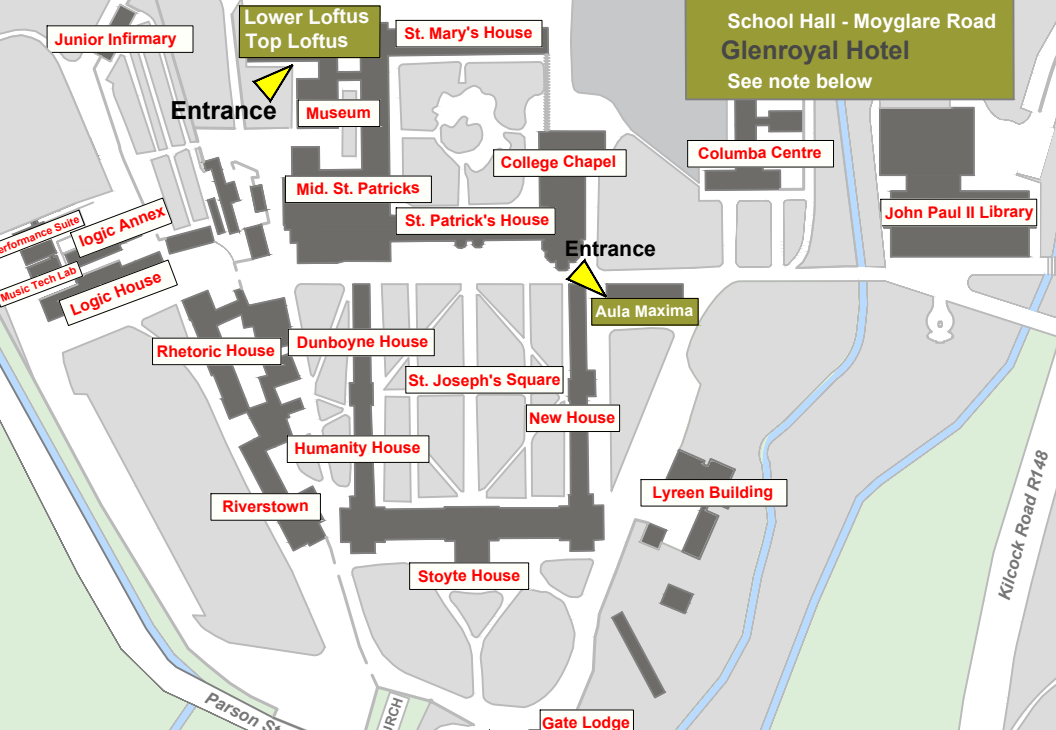

SOUTH CAMPUS

NORTH CAMPUS

Examination Halls

South Campus

- Aula Maxima
- Loftus Halls
 - Lower Loftus
 - Top Loftus

North Campus

- John Hume Building 1st Floor
- TSI Building
- Sports Centre
 - Main Sports Hall
 - PE Hall
 - Small Sports Hall

School Hall

- School Hall - Moyglare Road
- Glenroyal Hotel
- See note below

Glenroyal Hotel
 The Glenroyal Hotel is located at the Glenroyal Shopping Centre. Scroll down to see the exact location.

↓ ↓ ↓ ↓

SOUTH CAMPUS ENTRANCE

NORTH CAMPUS ENTRANCE

School Hall
 (OLD Maynooth Post Primary School)

MOYGLARE ENTRANCE

TOWN CENTRE

Directions to Glenroyal Hotel (From North Campus)

Directions to Glenroyal Hotel (From South Campus)

Terrain
View topography and elevation

Directions to School Hall (Old Maynooth Post Primary School)

Enter Exam Venue
from Moyglare Road

School Hall
(Old Maynooth Post
Primary School)

Directions to School Hall
(Old Maynooth Post Primary School)