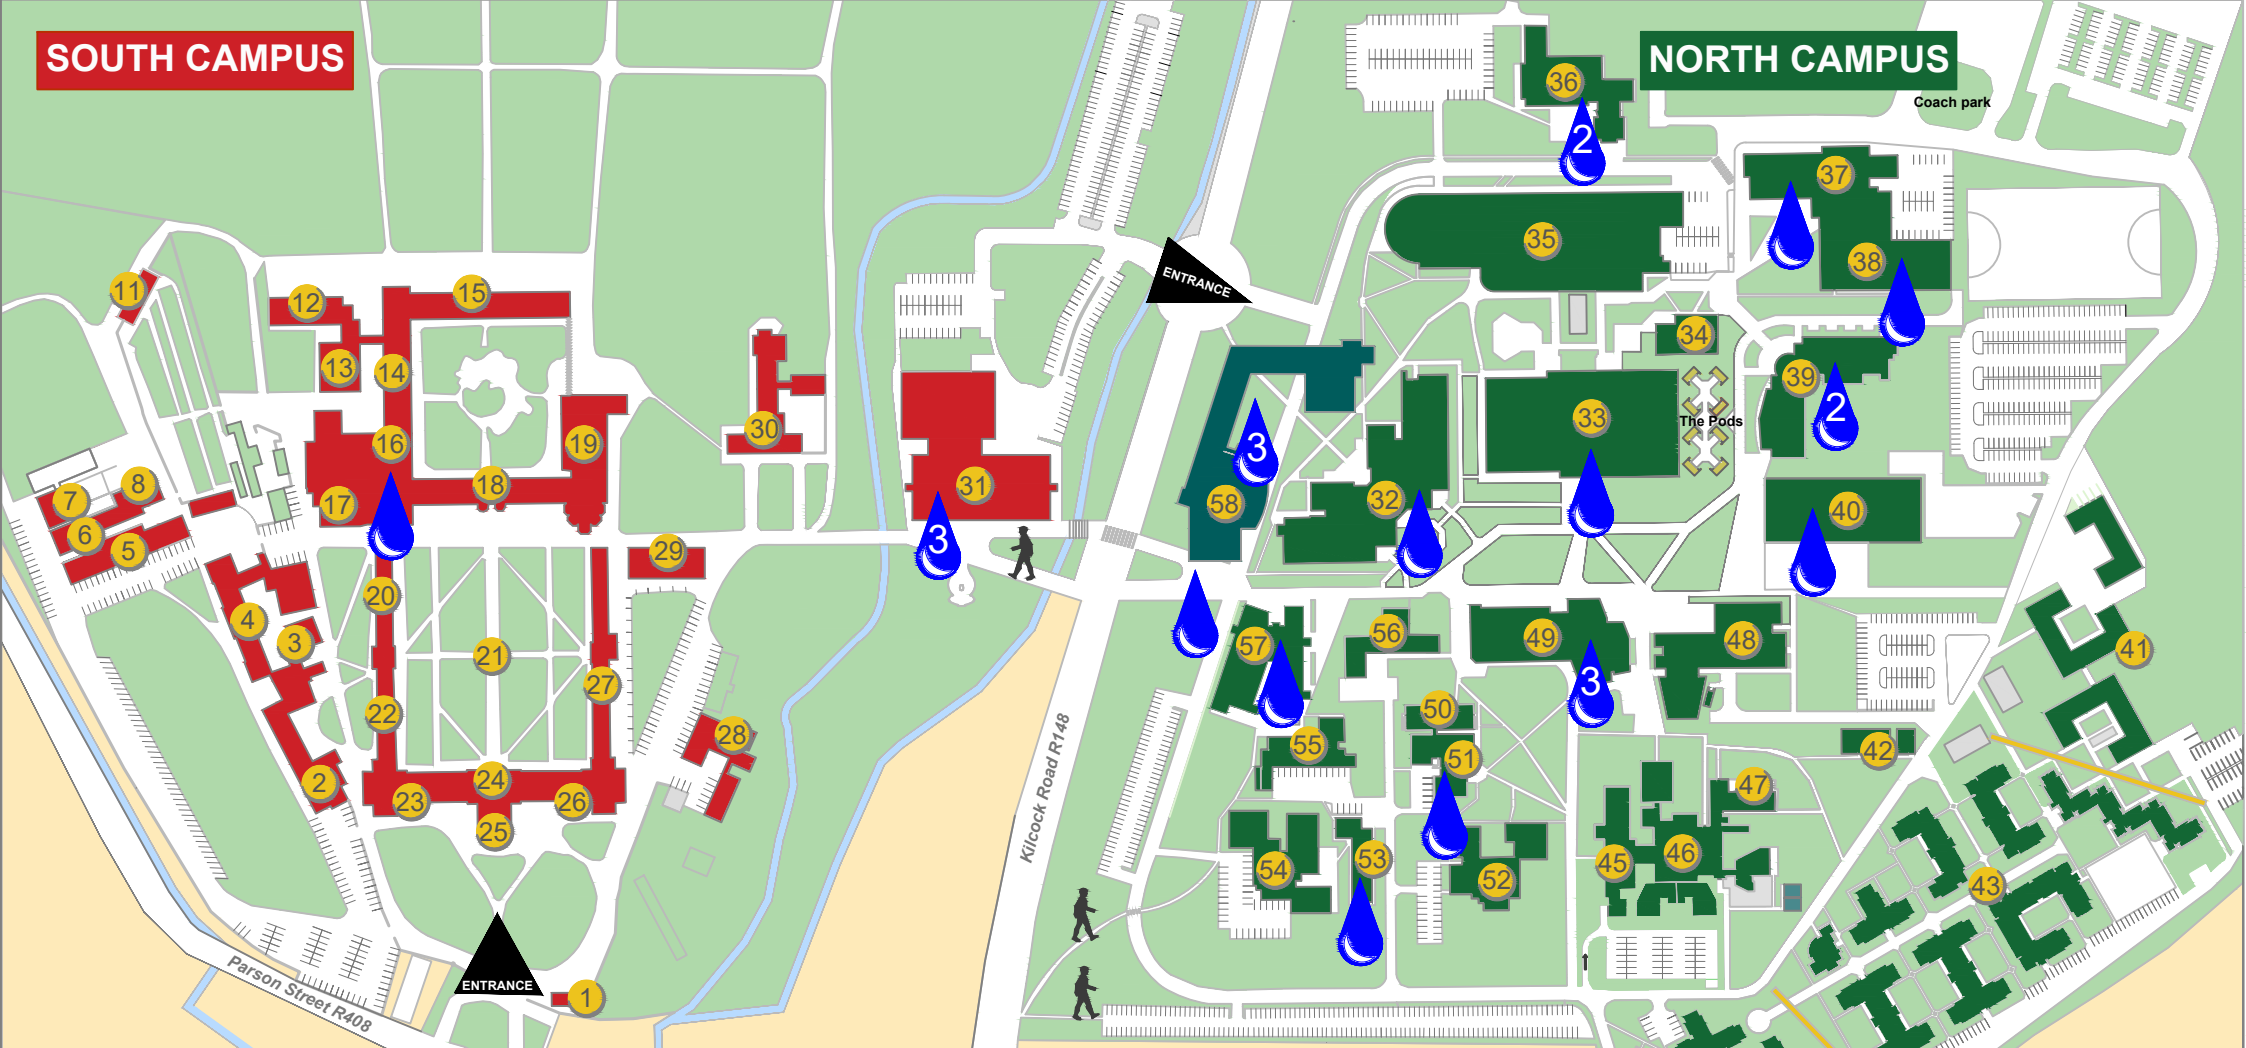

SOUTH CAMPUS

NORTH CAMPUS

Up-dated
January 2024
Teresa Flannery

Location of DRINKING WATER FOUNTAINS

Arts Building	33	Humanity House	22	Music Performance Suite	7	School of Education	57
Aula Maxima	29	Iontas	48	Music Technology Lab	6	Science Building	32
Auxilia	52	John Hume Building	49	New House	27	Sports Complex	38
Bioscience & Electronic	39	John Paul II Library	31	Phoenix Restaurant	37	St. Catherine's House	56
Engineering Building		Junior Infirmary	11	Power House	17	St. Joseph's Square	21
Callan Building	35	Laraghbyran House	55	Product and Design Studios	42	St. Mary's House	15
College Chapel	19	Loftus Halls	12	Pugin Dining Hall	16	St. Patrick's House	18
Columba Centre	30	Logic Annex	8	Renehan Hall	16	Stoyte House	25
Courtyard Apartments	41	Logic House	5	Rhetoric Annex	3	Student Services	51
Crèche	47	Long Corridor	24	Rhetoric House	4	Student Union Centre	36
Dunboyne House	20	Lyreen House	28	River Apartments	43	Student Common Room	34
Education House	54	MAP Lodge (Access office)	50	Riverstown Lodge	2	The Bursar's Office	45
Eolas	40	MCCA - Conference &	23	Rowan House	53	Trocaire	26
Gate Lodge	1	Accommodation		Russell Library	14	TSI Building	58
		Museum	13	Rye Hall & Apartments	46	Village Apartments	44