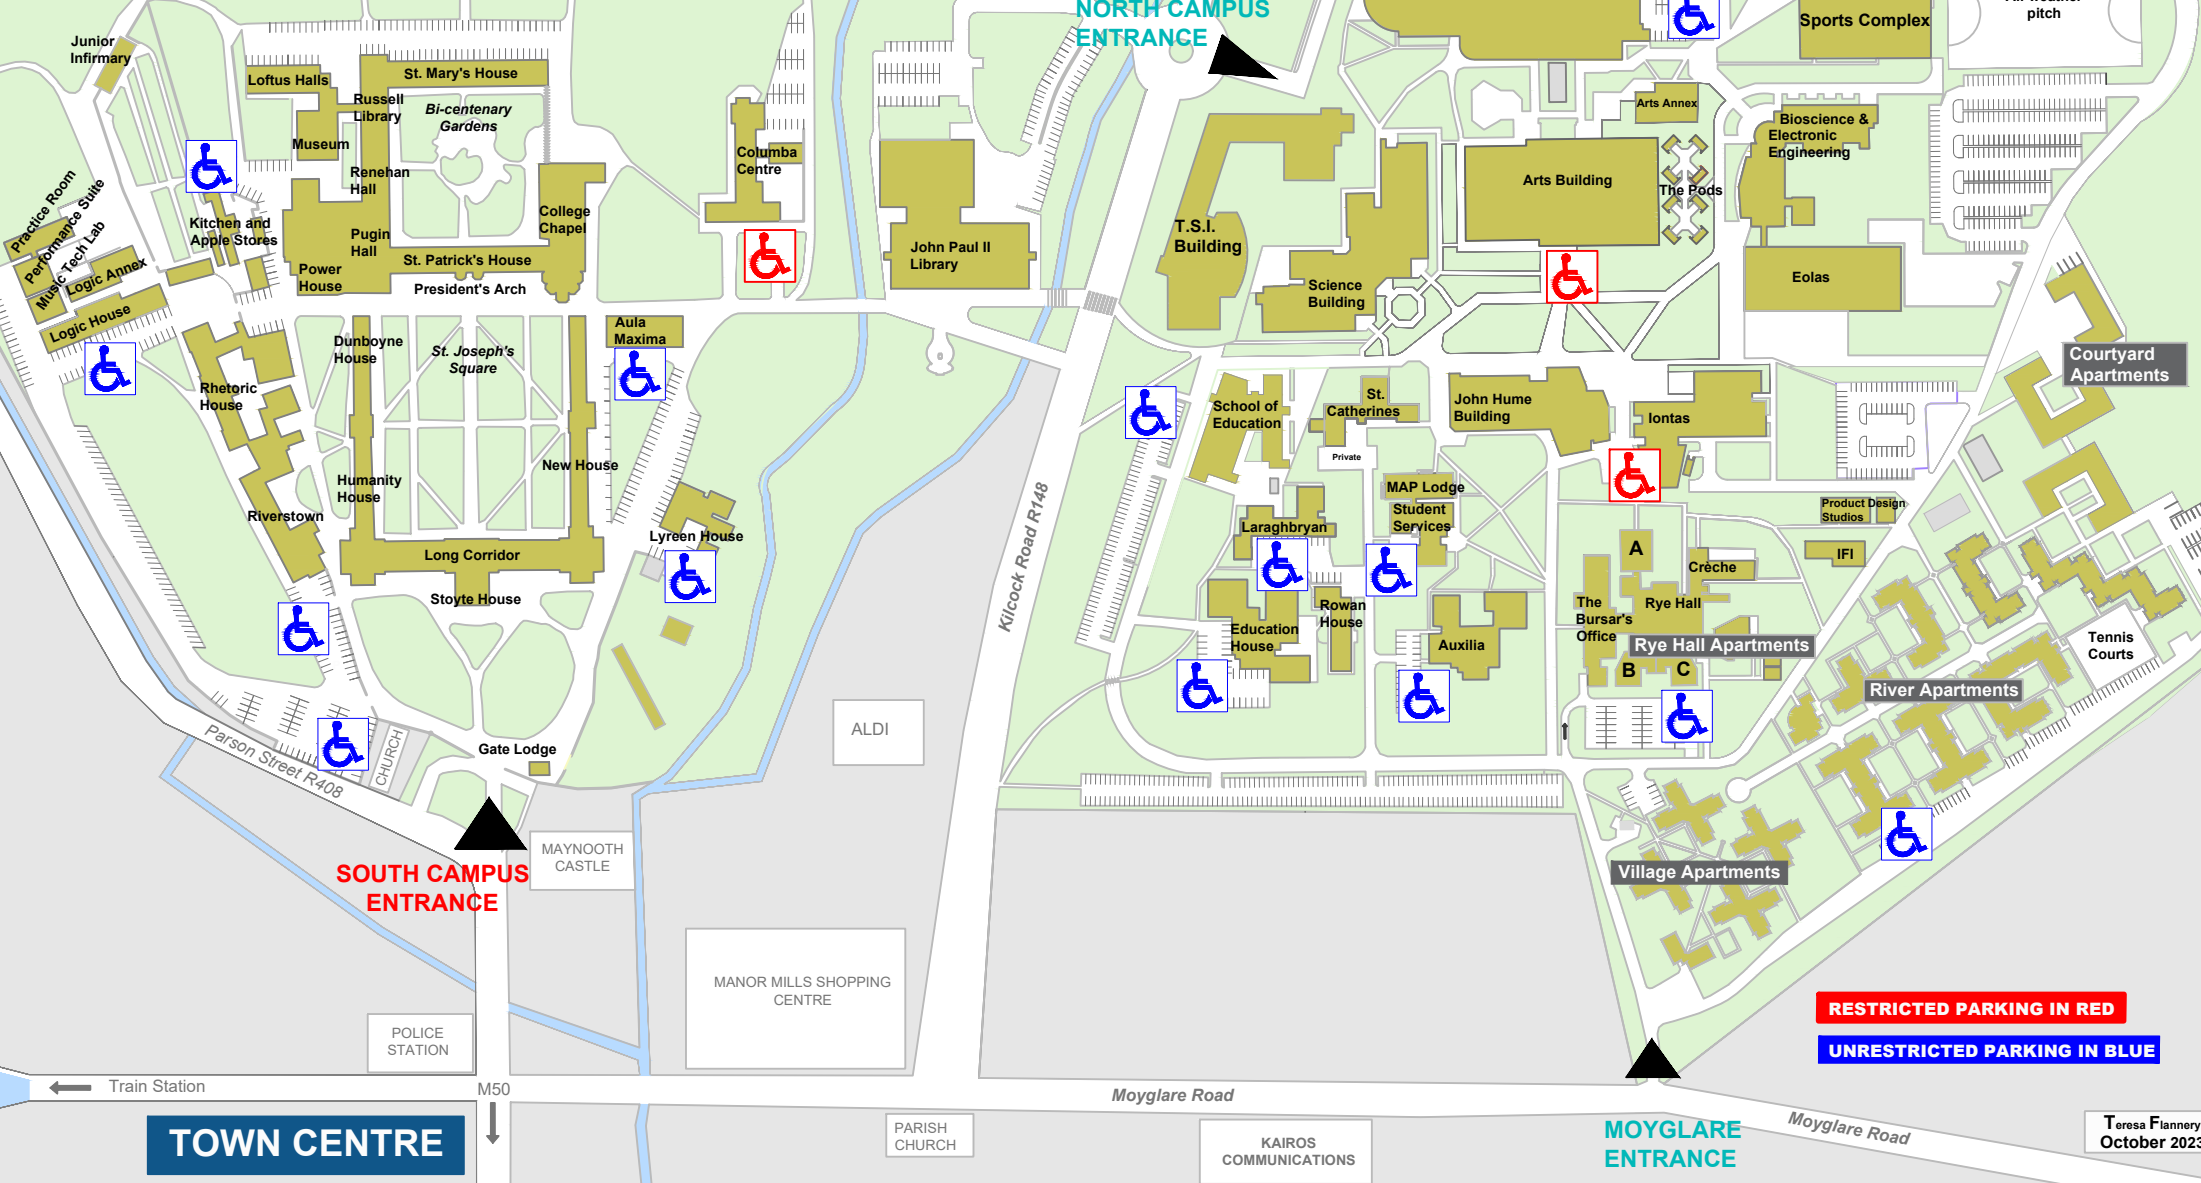

SOUTH CAMPUS

NORTH CAMPUS

NORTH CAMPUS ENTRANCE

SOUTH CAMPUS ENTRANCE

MOYGLARE ENTRANCE

RESTRICTED PARKING IN RED

UNRESTRICTED PARKING IN BLUE

TOWN CENTRE