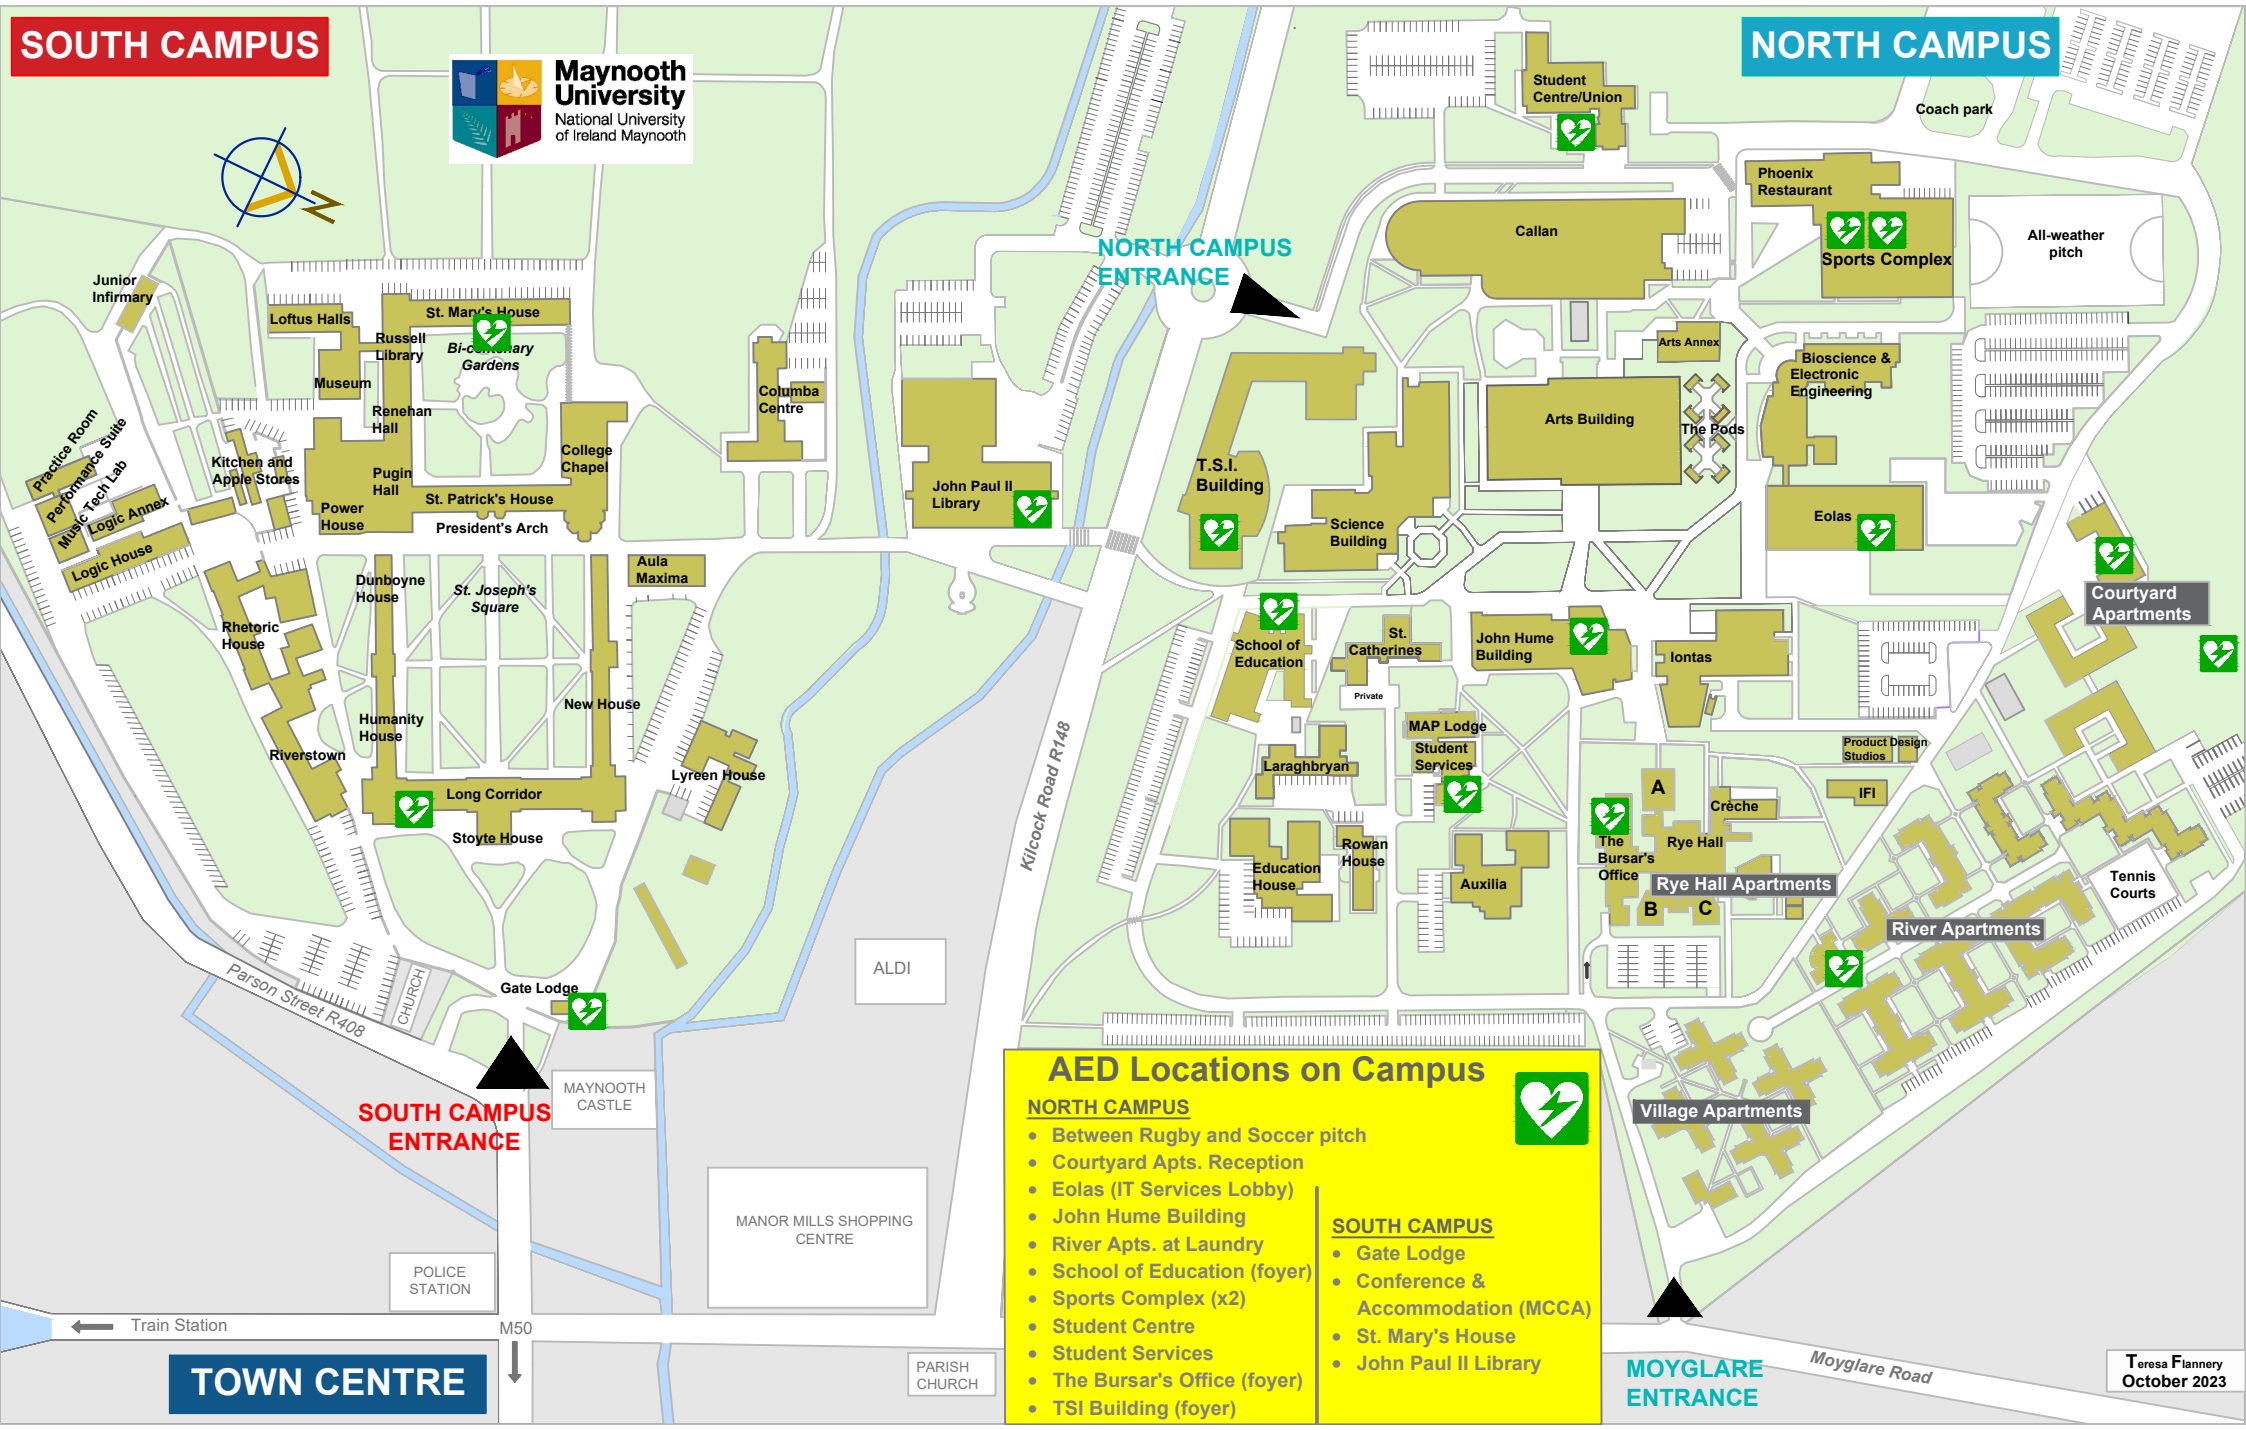

SOUTH CAMPUS

NORTH CAMPUS

NORTH CAMPUS ENTRANCE

SOUTH CAMPUS ENTRANCE

MOYGLARE ENTRANCE

AED Locations on Campus

NORTH CAMPUS

- Between Rugby and Soccer pitch
- Courtyard Apts. Reception
- Eolas (IT Services Lobby)
- John Hume Building
- River Apts. at Laundry
- School of Education (foyer)
- Sports Complex (x2)
- Student Centre
- Student Services
- The Bursar's Office (foyer)
- TSI Building (foyer)

SOUTH CAMPUS

- Gate Lodge
- Conference & Accommodation (MCCA)
- St. Mary's House
- John Paul II Library

TOWN CENTRE