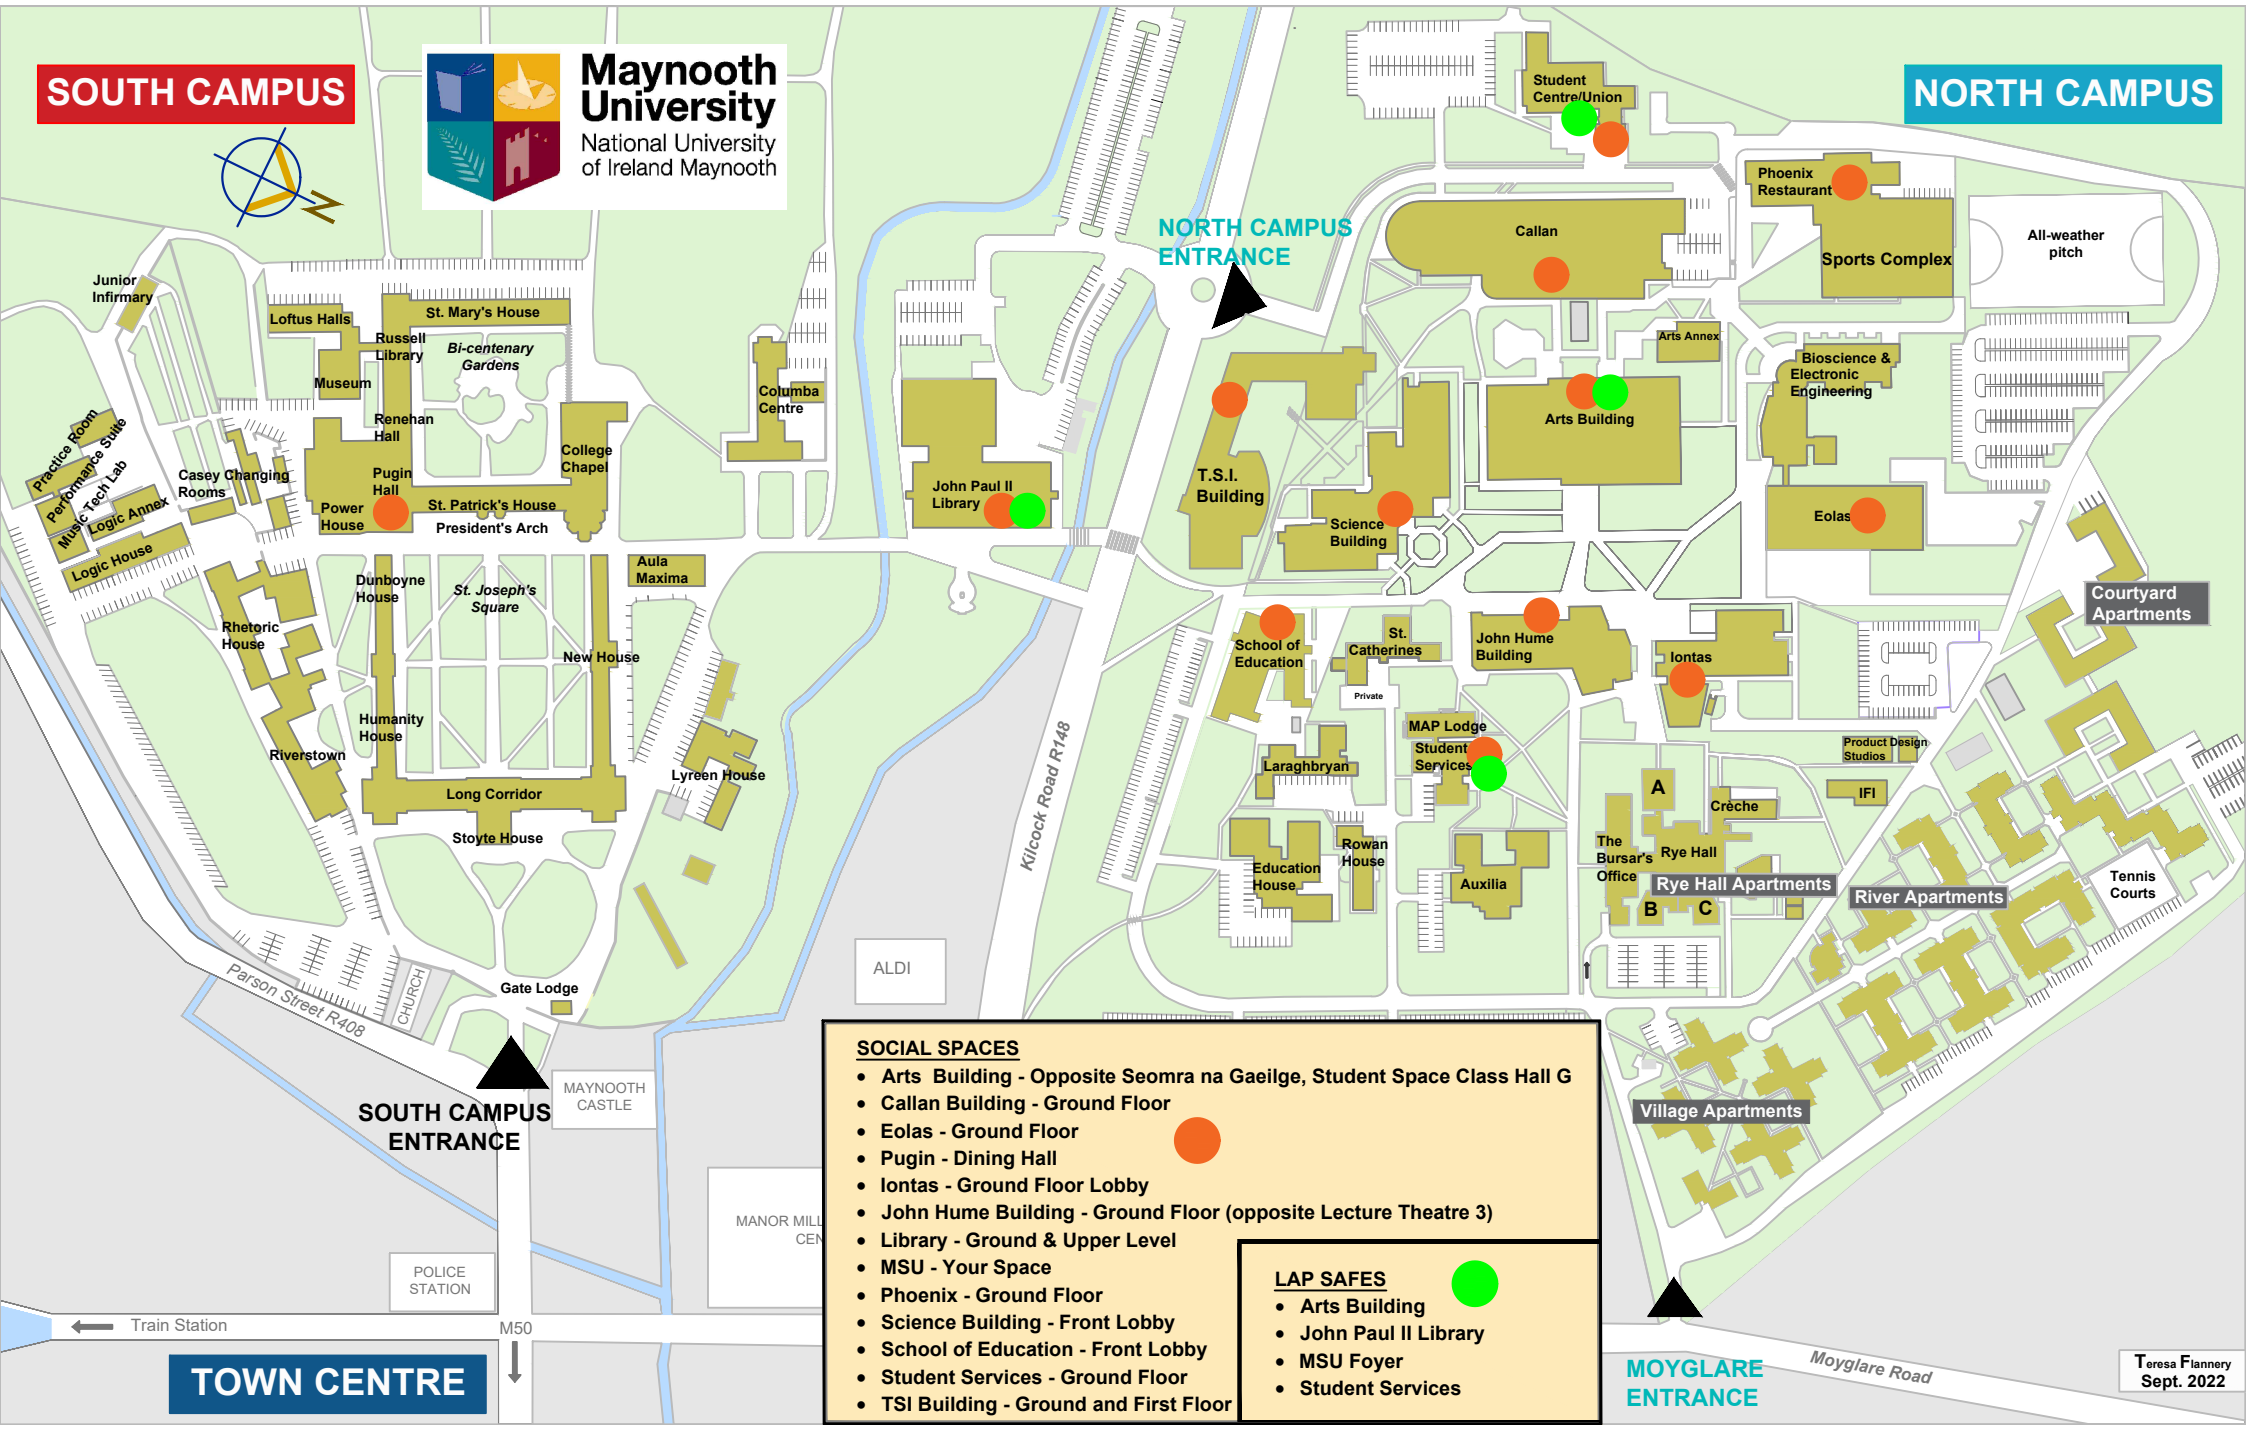

SOUTH CAMPUS

Maynooth University
National University of Ireland Maynooth

NORTH CAMPUS

SOCIAL SPACES

- Arts Building - Opposite Seomra na Gaeilge, Student Space Class Hall G
- Callan Building - Ground Floor
- Eolas - Ground Floor
- Pugin - Dining Hall
- Iontas - Ground Floor Lobby
- John Hume Building - Ground Floor (opposite Lecture Theatre 3)
- Library - Ground & Upper Level
- MSU - Your Space
- Phoenix - Ground Floor
- Science Building - Front Lobby
- School of Education - Front Lobby
- Student Services - Ground Floor
- TSI Building - Ground and First Floor

LAP SAFES

- Arts Building
- John Paul II Library
- MSU Foyer
- Student Services

MOYGLARE ENTRANCE