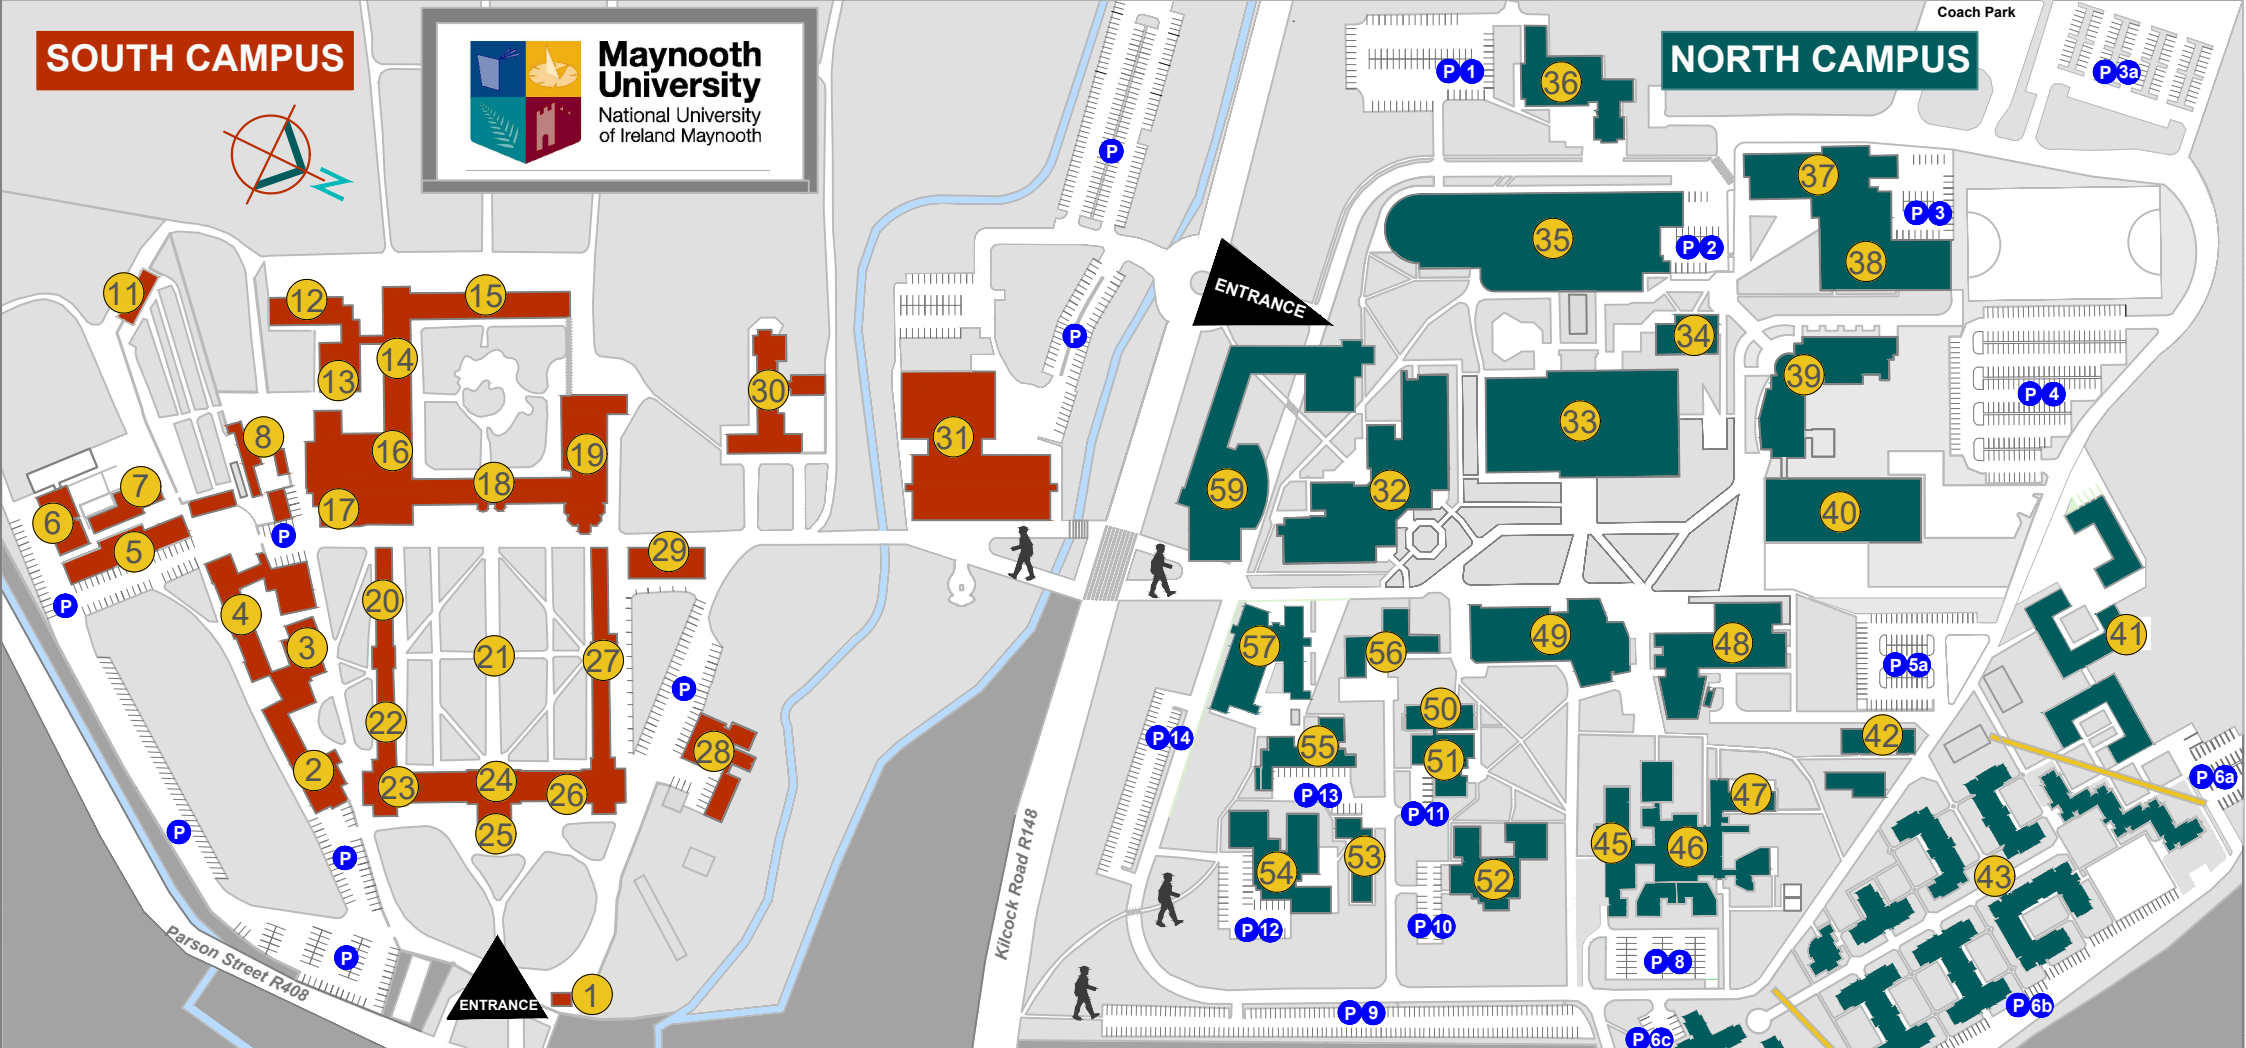

SOUTH CAMPUS

NORTH CAMPUS

- | | | | | |
|----------------------------------------------|--------------------------------------|----------------------------|--------------------------|----|
| Apple Store | 8 Gate Lodge | 1 Museum | 13 Rye Hall & Apartments | 46 |
| Arts Building | 33 Humanity House | 22 Music Performance Suite | 6 School of Education | 57 |
| Arts Annex | 34 Iontas | 48 Music Technology Lab | 6 Science Building | 32 |
| Aula Maxima | 29 John Hume Building | 49 New House | 27 Sports Complex | 38 |
| Auxilia | 52 John Paul II Library | 31 Phoenix Restaurant | 37 St. Catherine's House | 56 |
| Bioscience & Electronic Engineering Building | 39 Junior Infirmary | 11 Power House | 17 St. Joseph's Square | 21 |
| Callan Building | 35 Loftus Halls | 55 Product Design Studios | 42 St. Mary's House | 15 |
| College Chapel | 19 Logic Annex | 12 Pugin Hall | 16 St. Patrick's House | 18 |
| Columba Centre | 30 Logic House | 7 Renehan Hall | 16 Stoyte House | 25 |
| Courtyard Apartments | 19 Logic Annex | 5 Rhetoric Annex | 3 Student Services | 51 |
| Crèche | 47 Lyreen House | 24 Rhetoric House | 4 Student Union Centre | 36 |
| Dunboyne House | 20 MAP Lodge (Access office) | 28 River Apartments | 43 The Bursar's Office | 45 |
| Education House | 54 MCCA - Conference & Accommodation | 50 Riverstown Lodge | 2 T.S.I Building | 59 |
| Eolas | 40 | 23 Rowan House | 53 Trocaire | 26 |
| | | 31 Russell Library | 14 Village Apartments | 44 |

Car parking on campus offers a mix of spaces for students, staff and visitors. Please check www.maynoothuniversity.ie/location for details about restrictions.